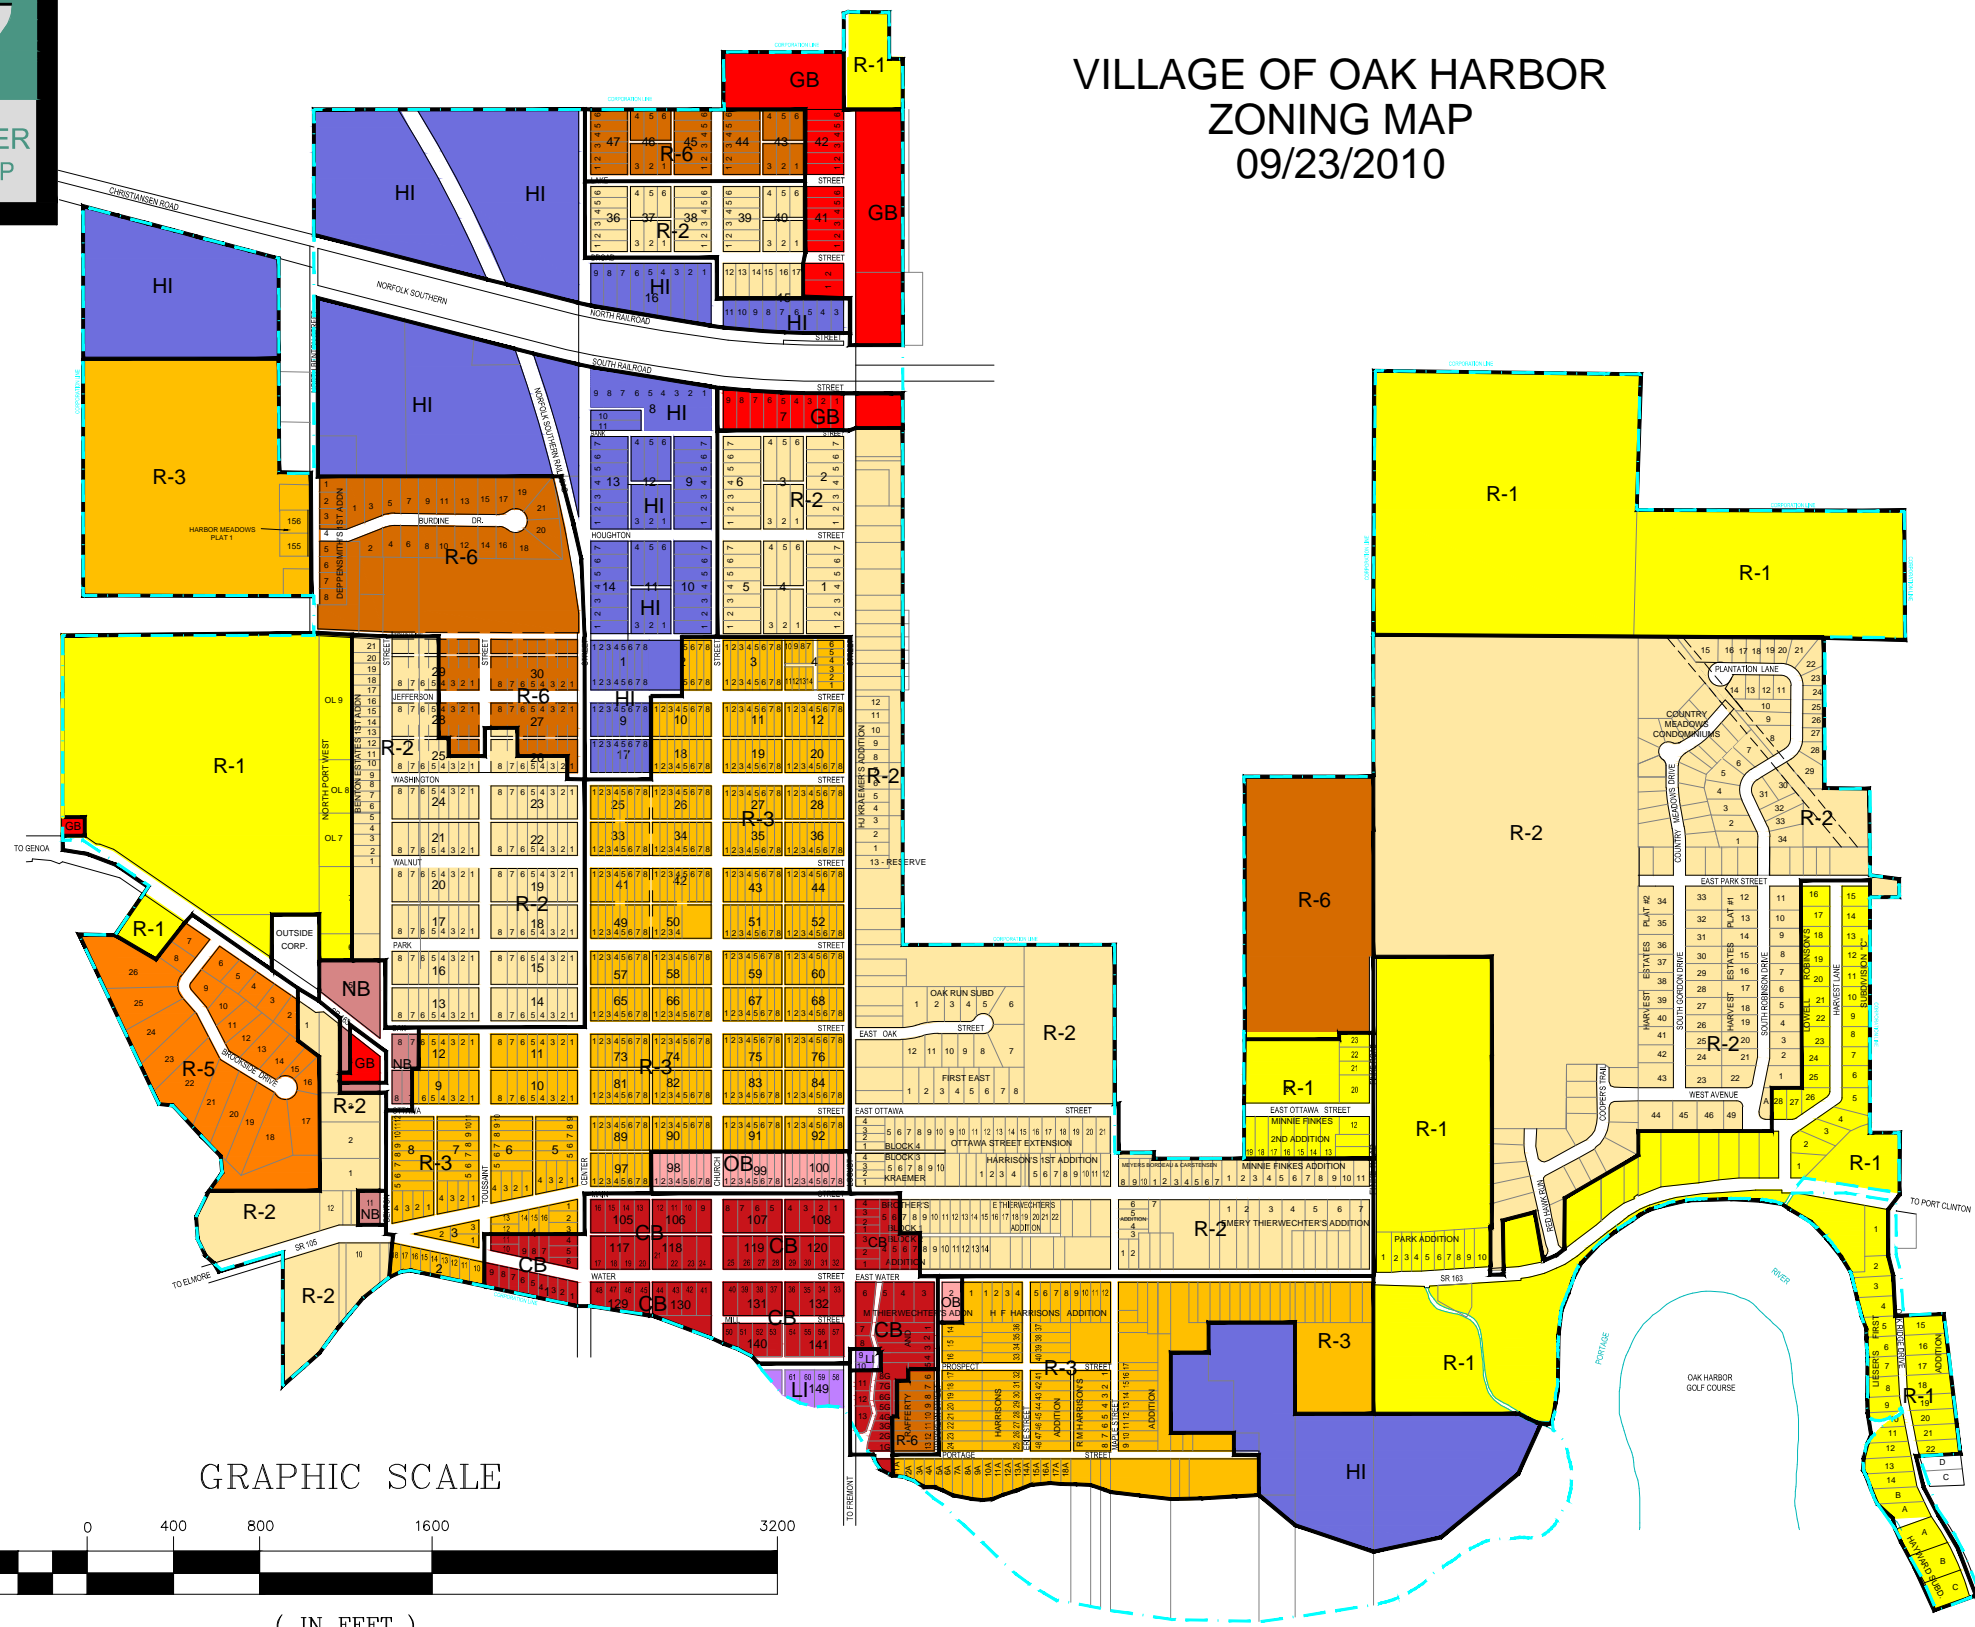

VILLAGE OF OAK HARBOR ZONING MAP 09/23/2010

ZONING LEGEND

- | | | | |
|---|------|---|----|
|  | R-1 |  | OB |
|  | R-2 |  | NB |
|  | R-3 |  | GB |
|  | R-5 |  | CB |
|  | R-6 |  | LI |
|  | MHPD |  | HI |
| | |  | ID |

GRAPHIC SCALE

(IN FEET)